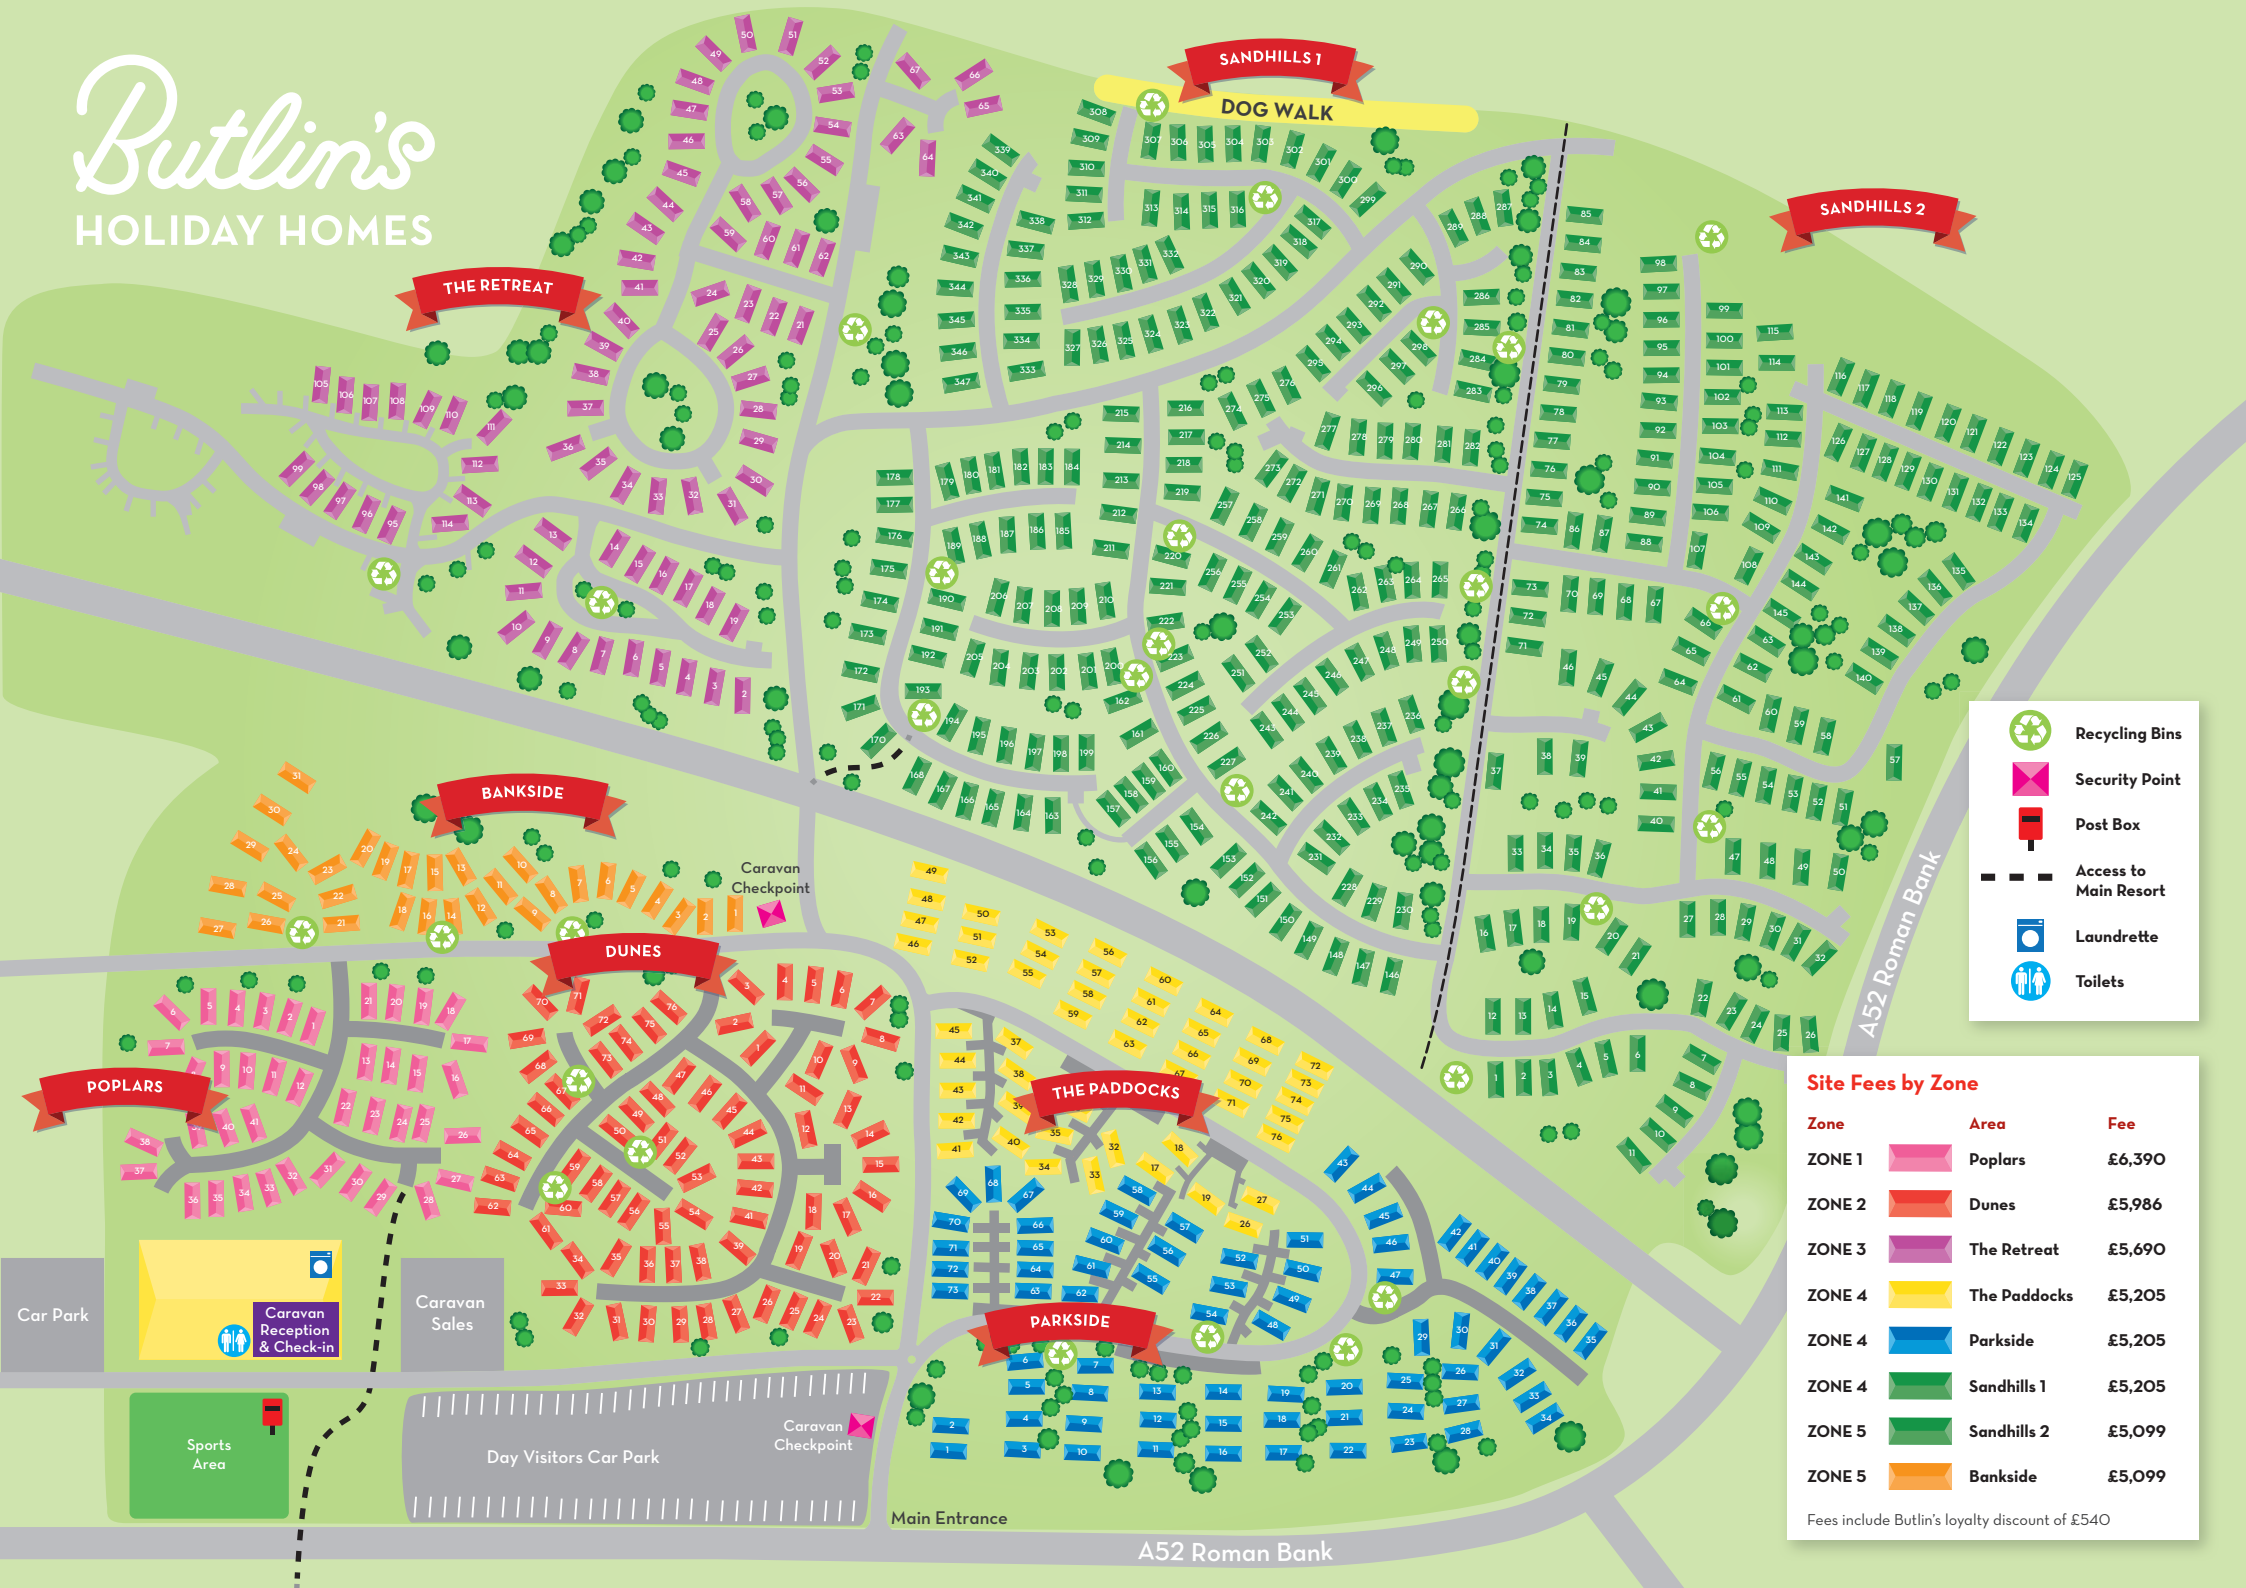

# Butlin's

HOLIDAY HOMES

- Recycling Bins
- Security Point
- Post Box
- Access to Main Resort
- Laundrette
- Toilets

**Site Fees by Zone**

Zone	Area	Fee
ZONE 1	Poplars	£6,390
ZONE 2	Dunes	£5,986
ZONE 3	The Retreat	£5,690
ZONE 4	The Paddocks	£5,205
ZONE 4	Parkside	£5,205
ZONE 4	Sandhills 1	£5,205
ZONE 5	Sandhills 2	£5,099
ZONE 5	Bankside	£5,099

Fees include Butlin's loyalty discount of £540