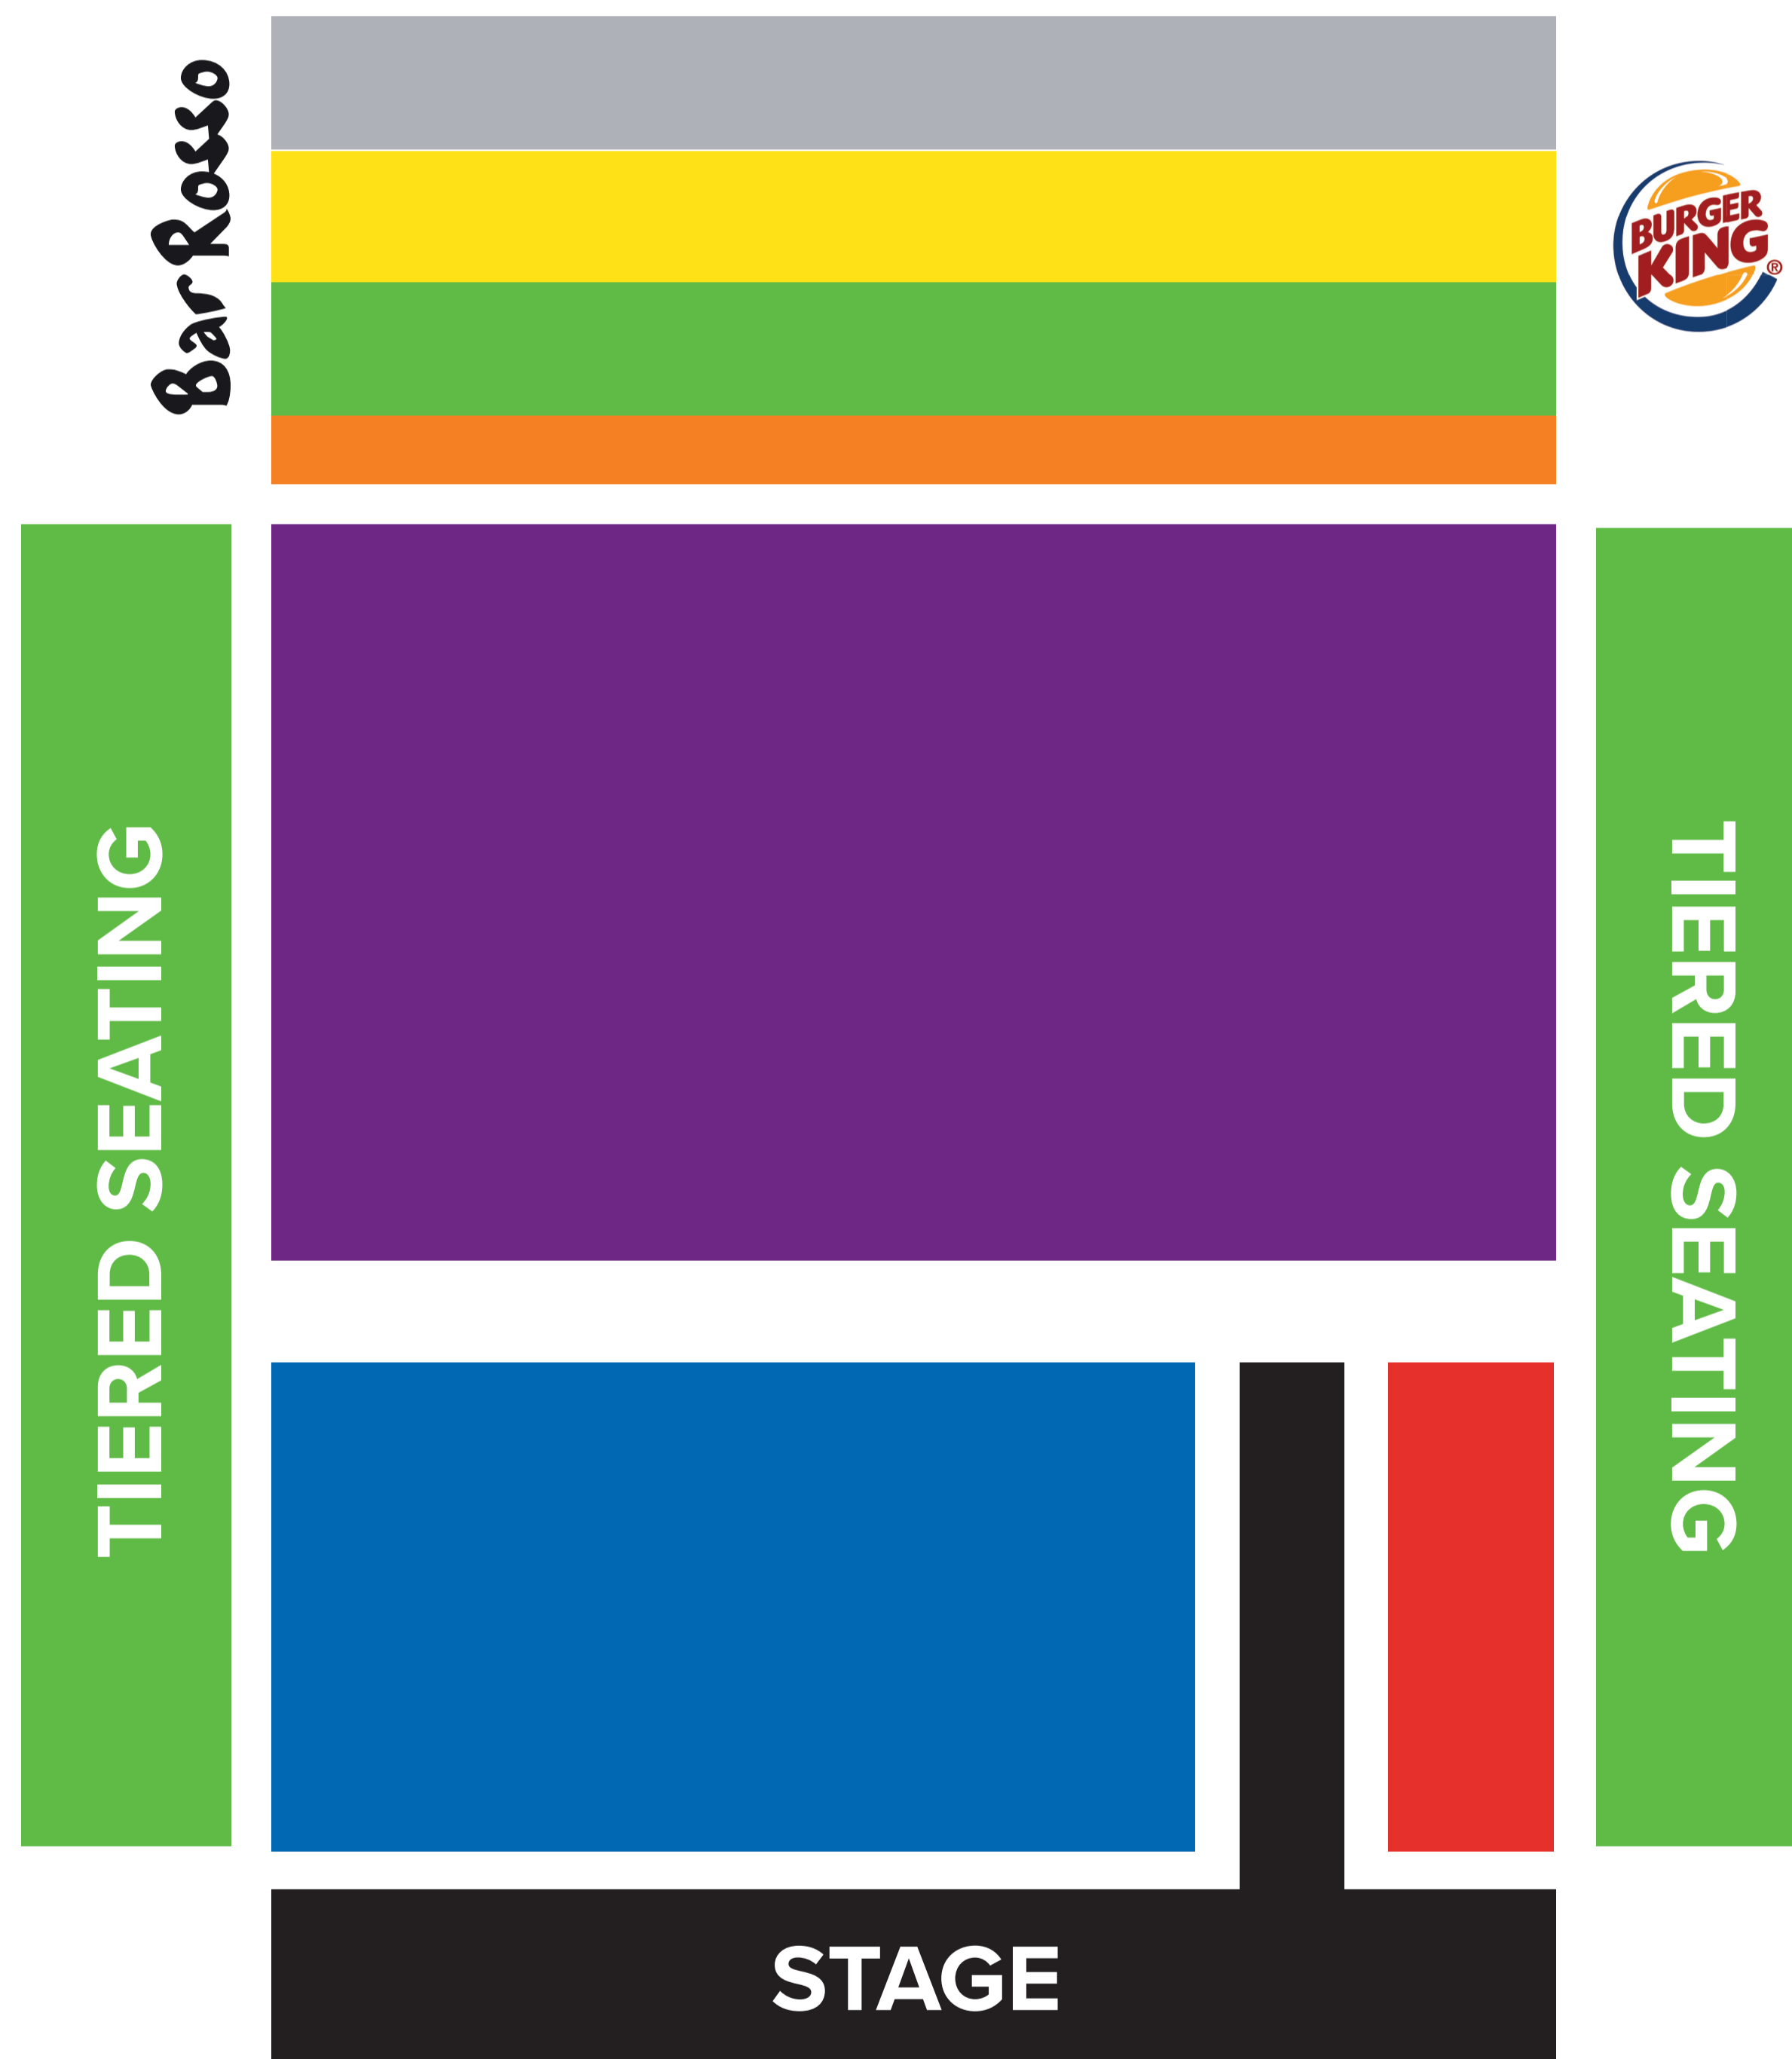

SEATING AREAS

	West Lakes Chalets & Seaside Lodges		VIP seating
	Comfort Plus Apartments & Comfort Plus Rooms		Comfort Apartments
	Comfort Rooms		Comfort Rooms with lounge
			Wheelchair access only

HotShots

The above plan is correct at the time of print, but subject to change.

WANT EXCLUSIVE OFFERS?

Speak to the experts in

THE HOLIDAY BOOKING SHOP

Terms and conditions apply. Ask our team for more information.