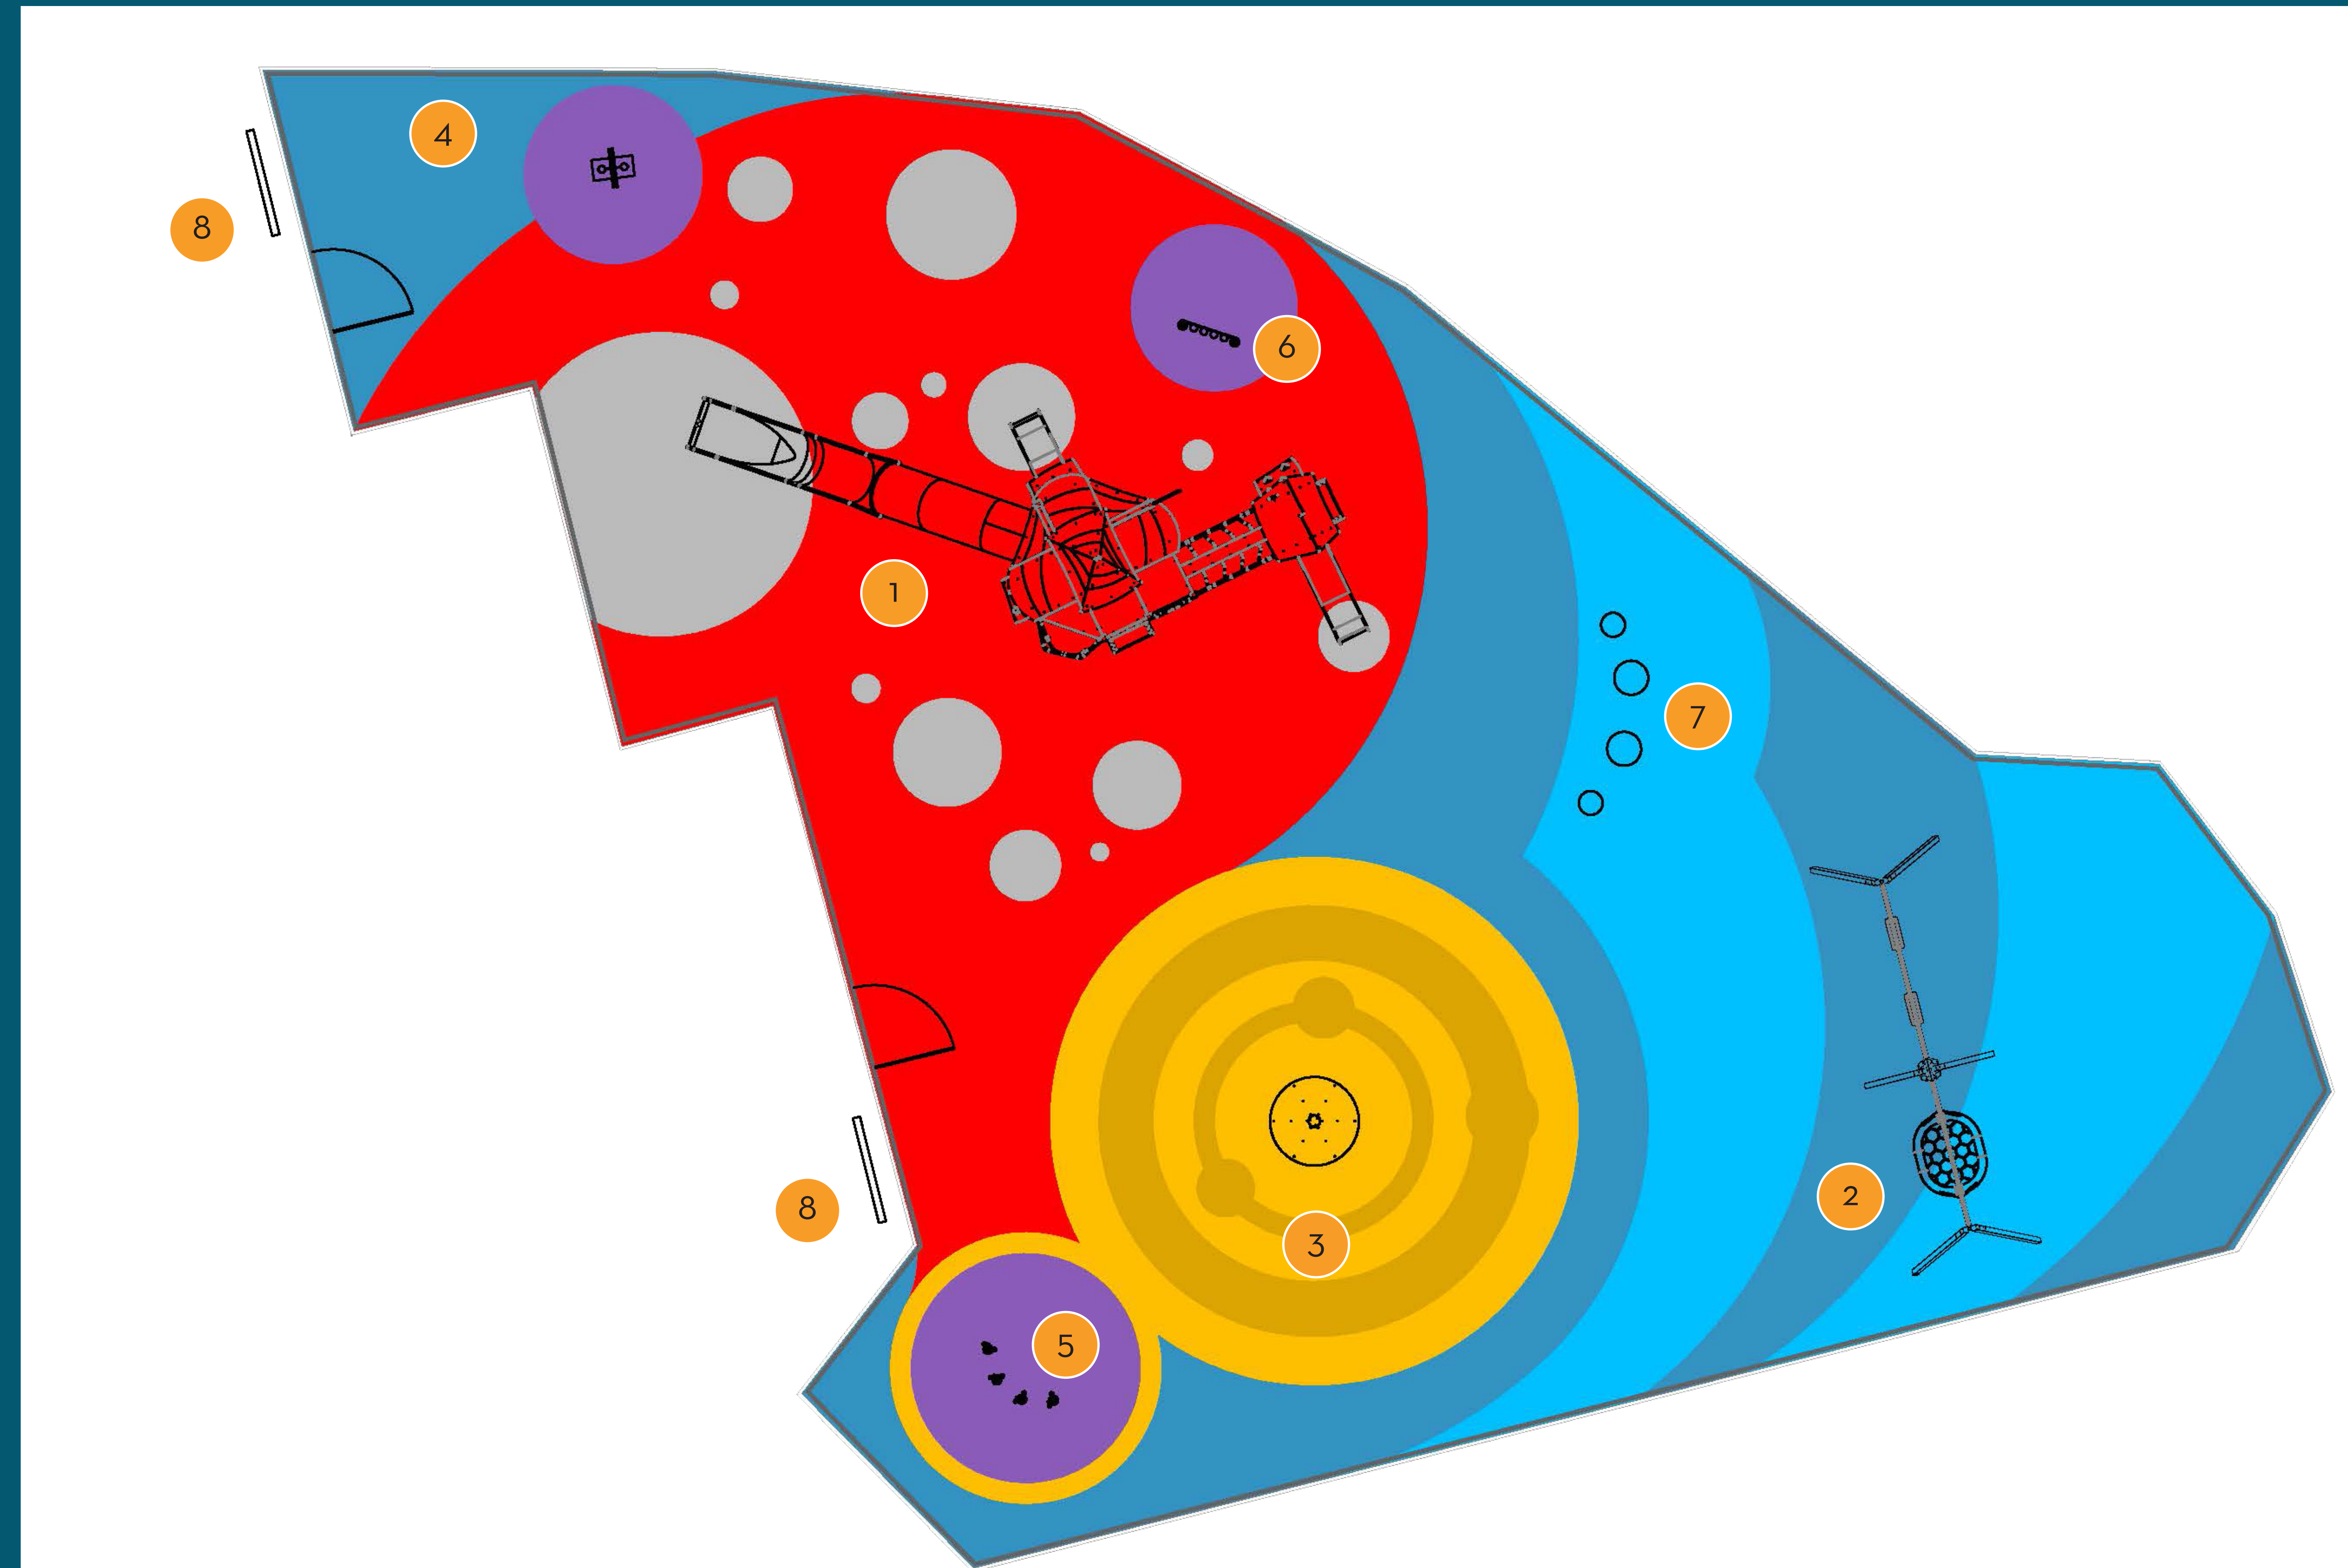

## WELCOME TO OUR PLAYGROUND

Designed for children up to 12 years old

Parental supervision required

Adults are not allowed to accompany children up or down the towers

Slides may get hot in warm weather, cover arms & legs

## TOWER & SLIDE RULES

ADULTS ARE NOT ALLOWED TO ACCOMPANY CHILDREN UP OR DOWN THE TOWERS

Tube slides are for single riders up to 12 years old

Slide feet first on your back with arms crossed

No climbing on the slides

MUSIC	BALANCE	SLIDING	SWINGING	REST
SENSORY	SPINNING	CLIMBING	TRAVERSING	ACCESSIBLE

- 1. Play Tower - Ages 4-12   \*
  - 2. Swings with various seats - Ages 1-12  
  - 3. Orbit Roundabout - Ages 3+  
  - 4. Rainmaker - All ages  
  - 5. Chime Quartet - Ages 3+  
  - 6. Rainbow Beat - All Ages  
  - 7. Play Domes - Ages 3+
  - 8. Signs
- \*accessible at ground level